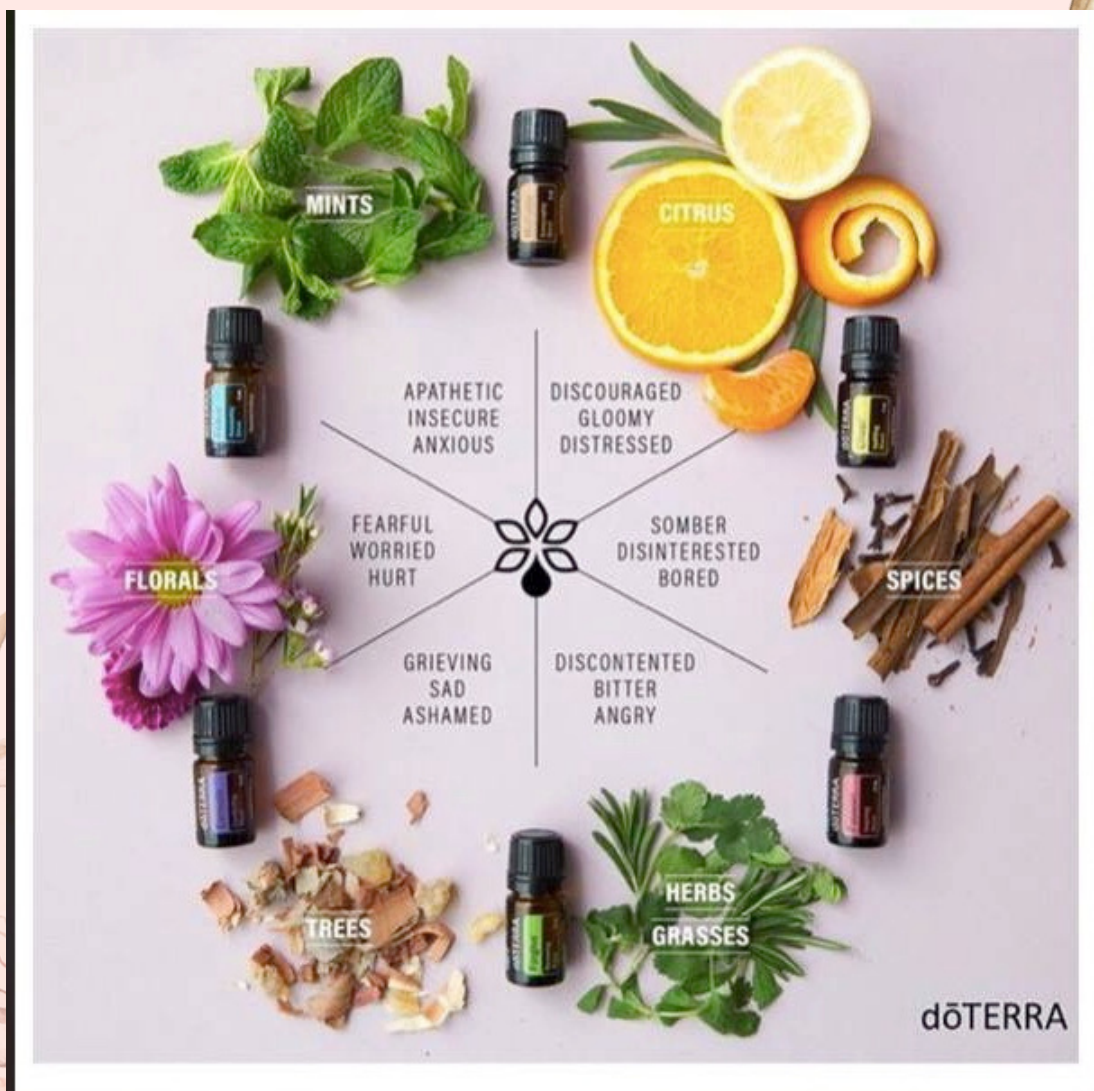

Essentially Eliter