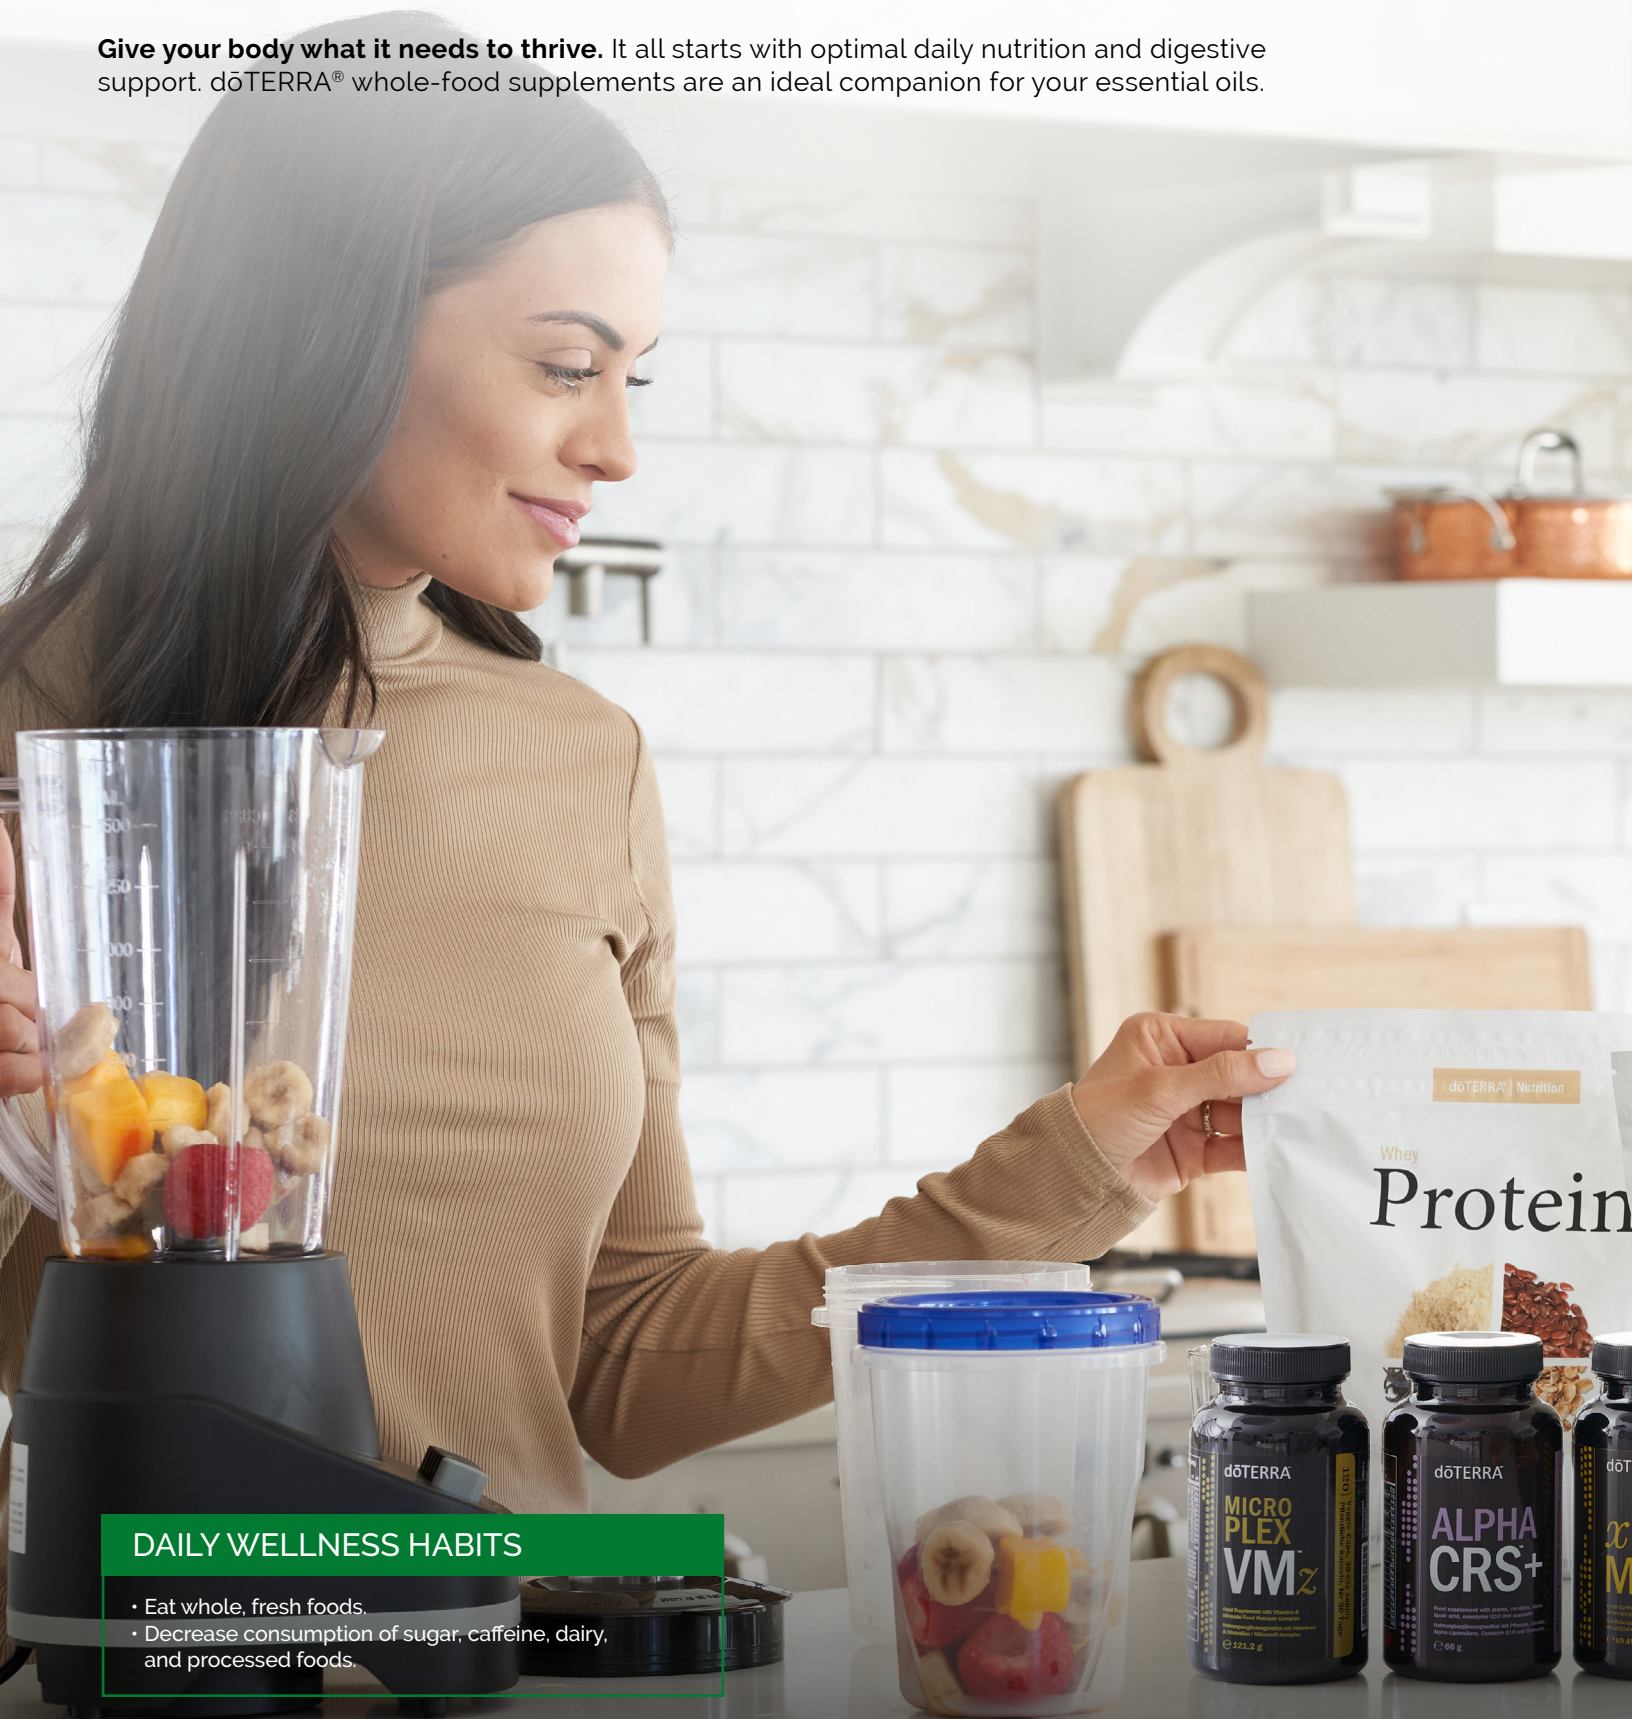

Nutrition & Digestion

Give your body what it needs to thrive. It all starts with optimal daily nutrition and digestive support. dōTERRA® whole-food supplements are an ideal companion for your essential oils.

DAILY WELLNESS HABITS

- Eat whole, fresh foods.
- Decrease consumption of sugar, caffeine, dairy, and processed foods.